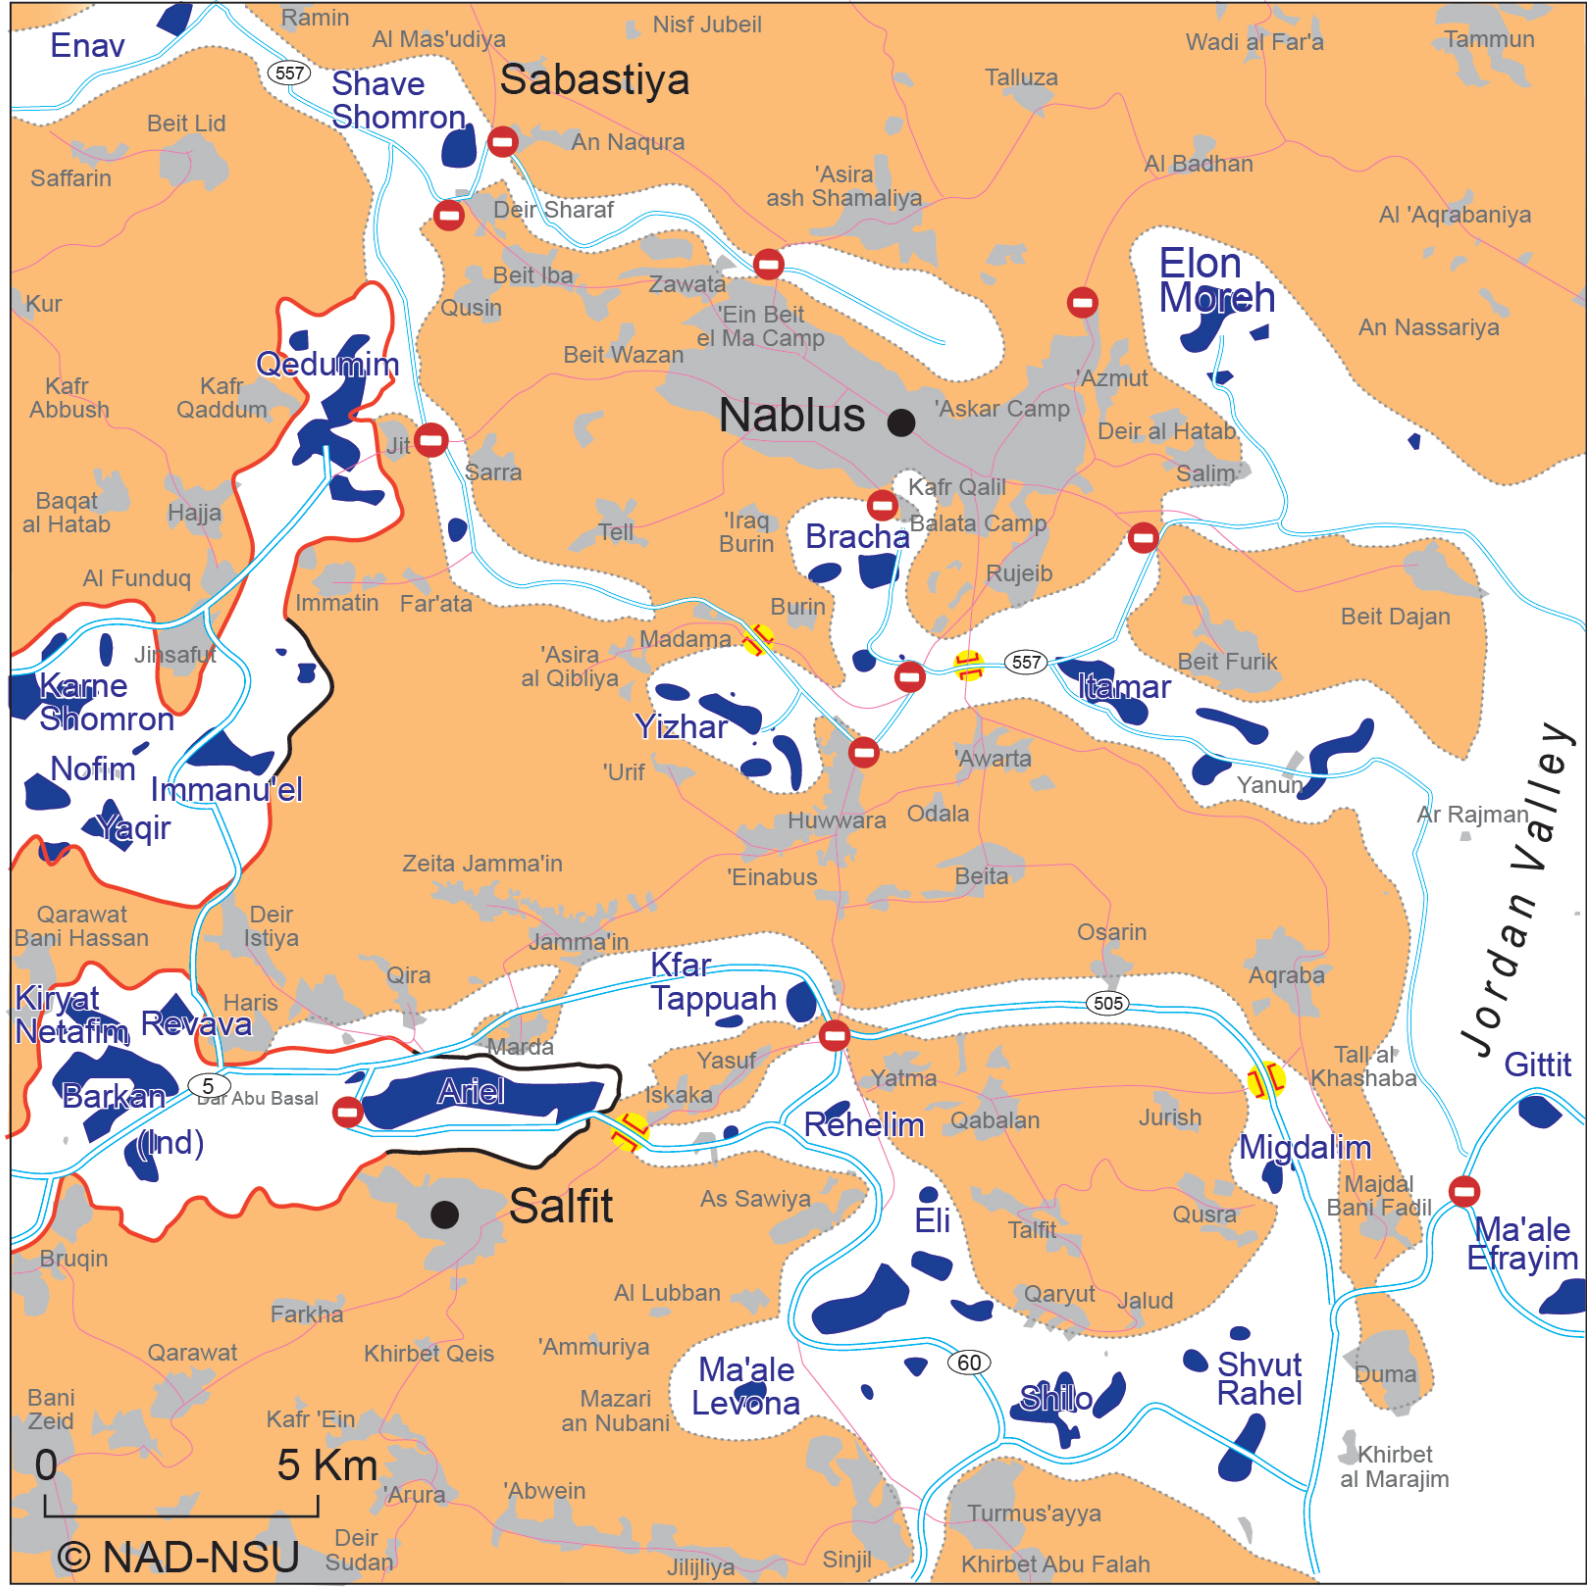

# Israeli Checkpoints

&

# Closure Regime in the Northern West Bank

— 1967 Boundary (“Green Line”)

▭ Palestinian territory under Israeli settlement control

▭ Territory remaining for Palestinians

— Israeli Wall  
- constructed  
- approved or planned

— Local Palestinian road

— Israeli settler / bypass road

⊖ Israeli checkpoint

⊖ Israeli-controlled tunnel or underpass for Palestinians

0 5 Km

© NAD-NSU