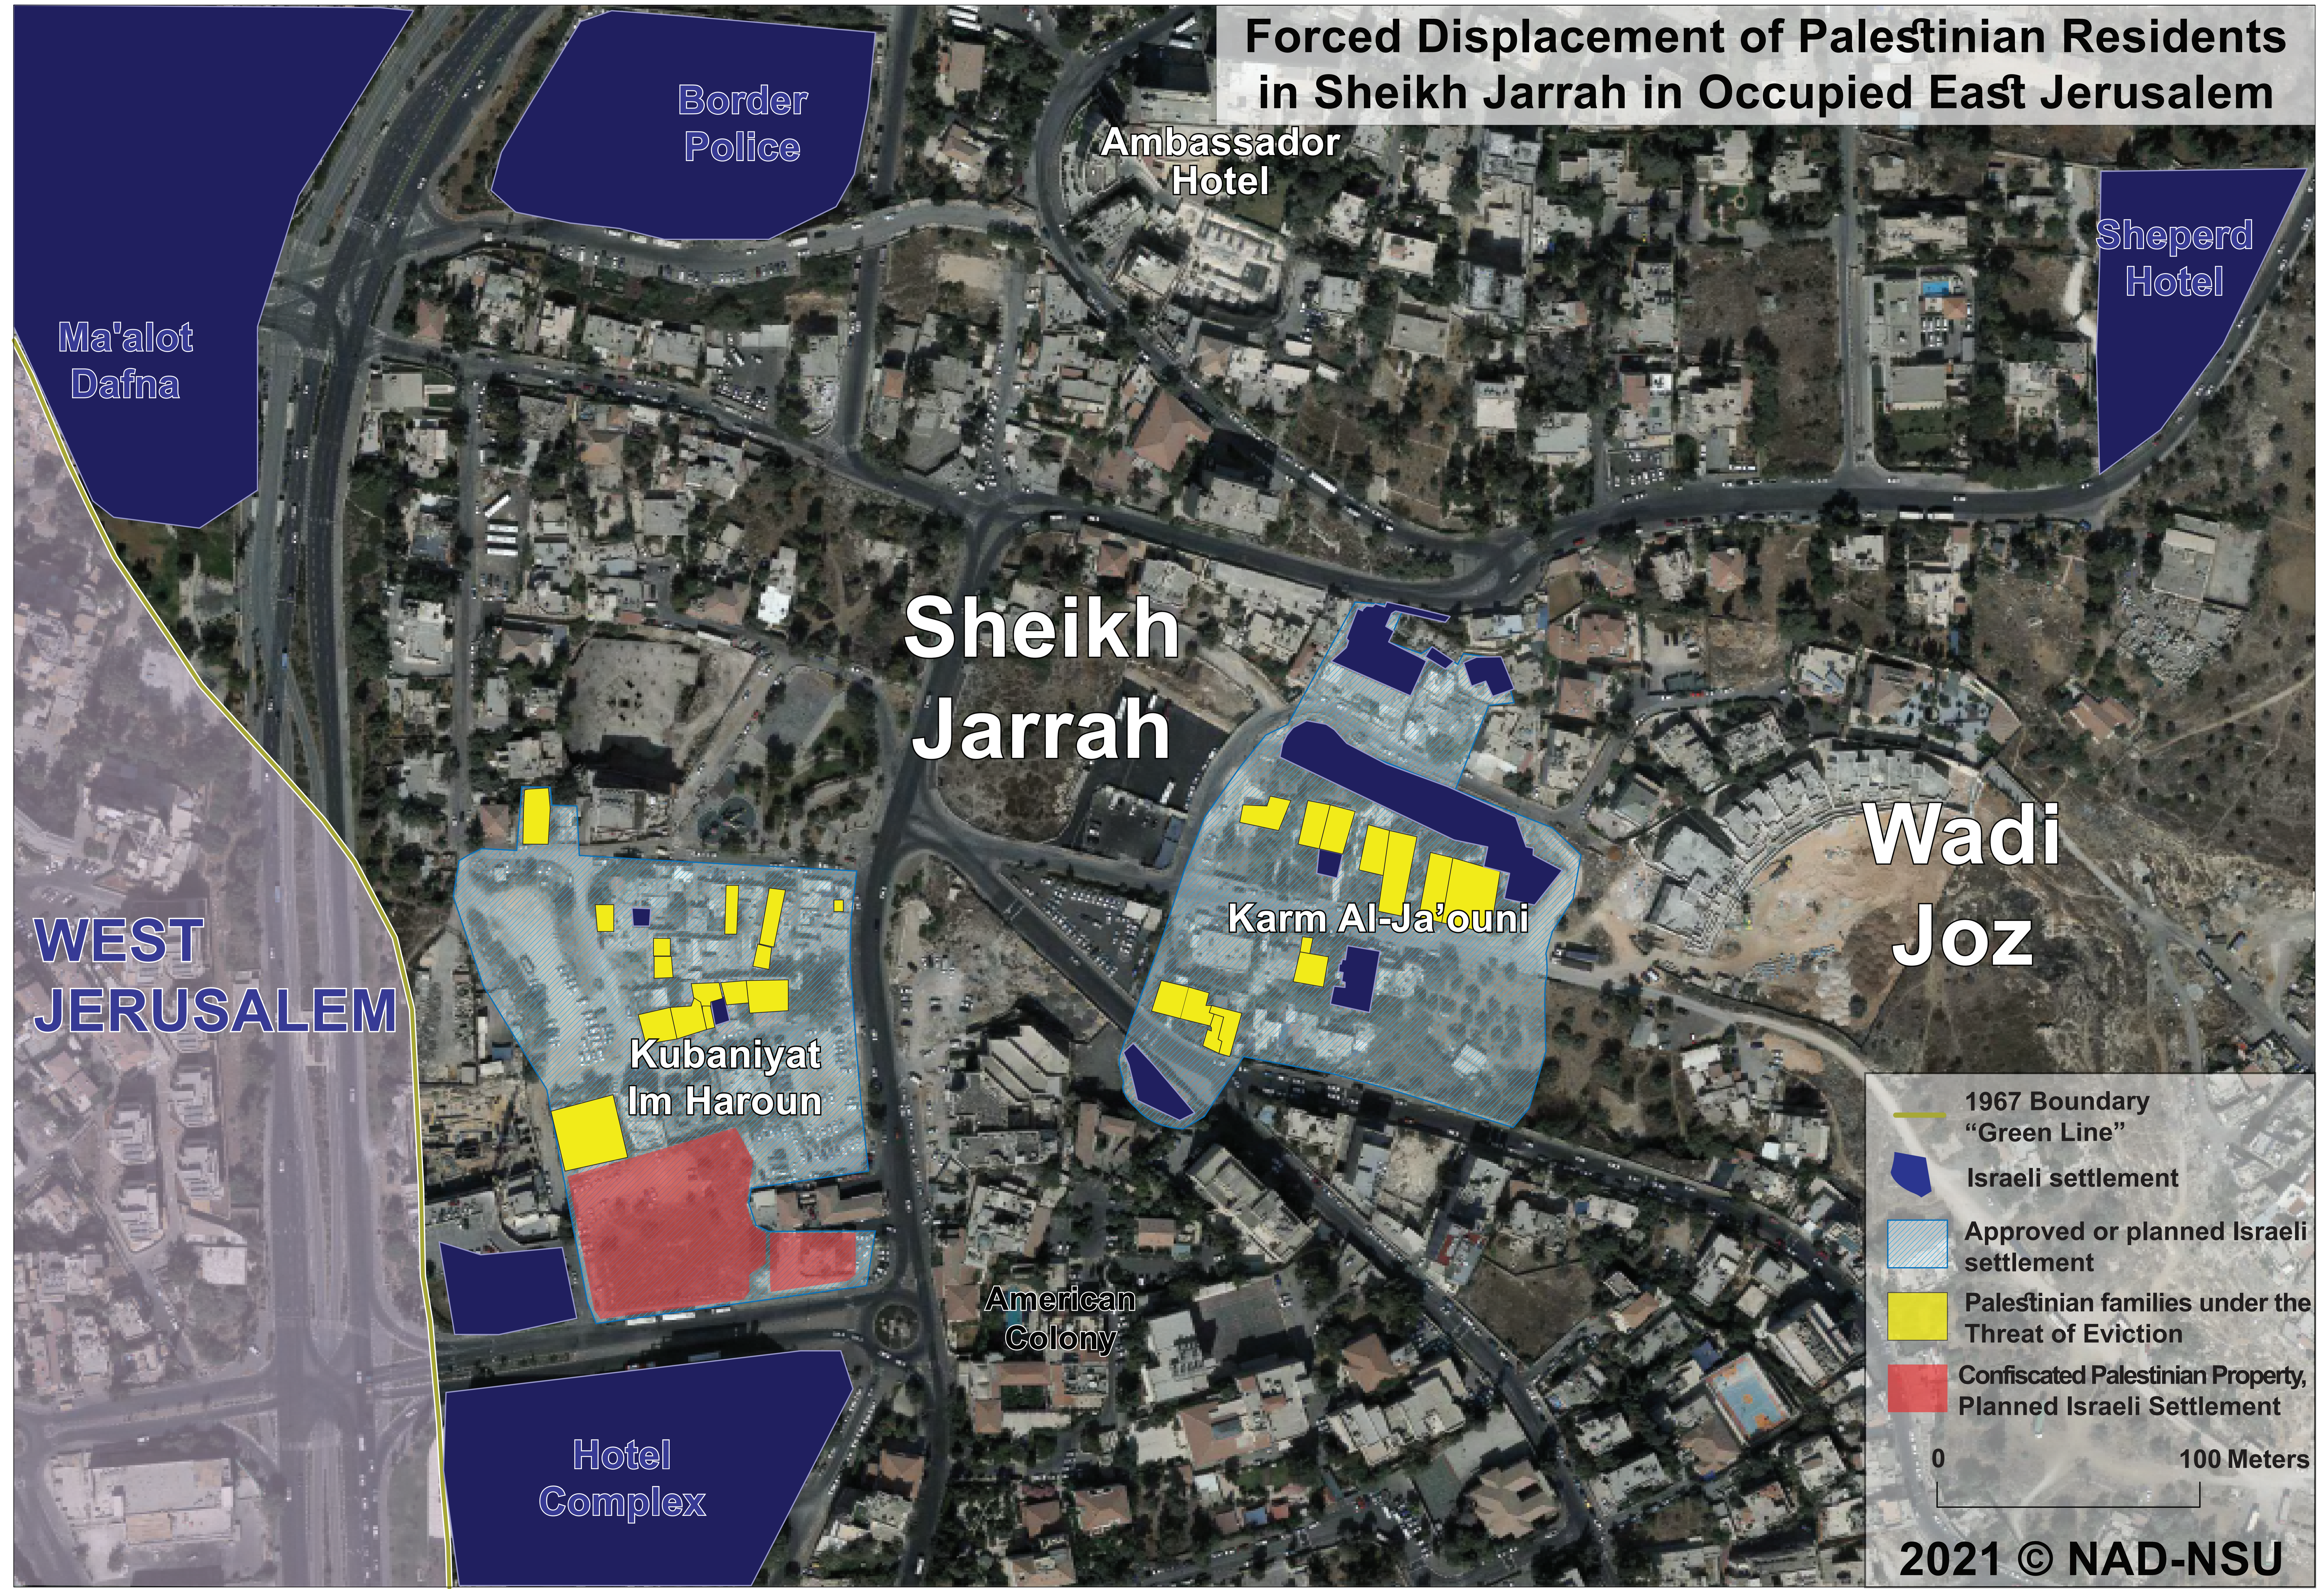

# Forced Displacement of Palestinian Residents in Sheikh Jarrah in Occupied East Jerusalem

Ma'alot  
Dafna

Border  
Police

Ambassador  
Hotel

Sheperd  
Hotel

Sheikh  
Jarrah

WEST  
JERUSALEM

Wadi  
Joz

Kubaniyat  
Im Haroun

Karm Al-Ja'ouni

American  
Colony

Hotel  
Complex

1967 Boundary  
"Green Line"

Israeli settlement

Approved or planned Israeli settlement

Palestinian families under the Threat of Eviction

Confiscated Palestinian Property, Planned Israeli Settlement

0 100 Meters