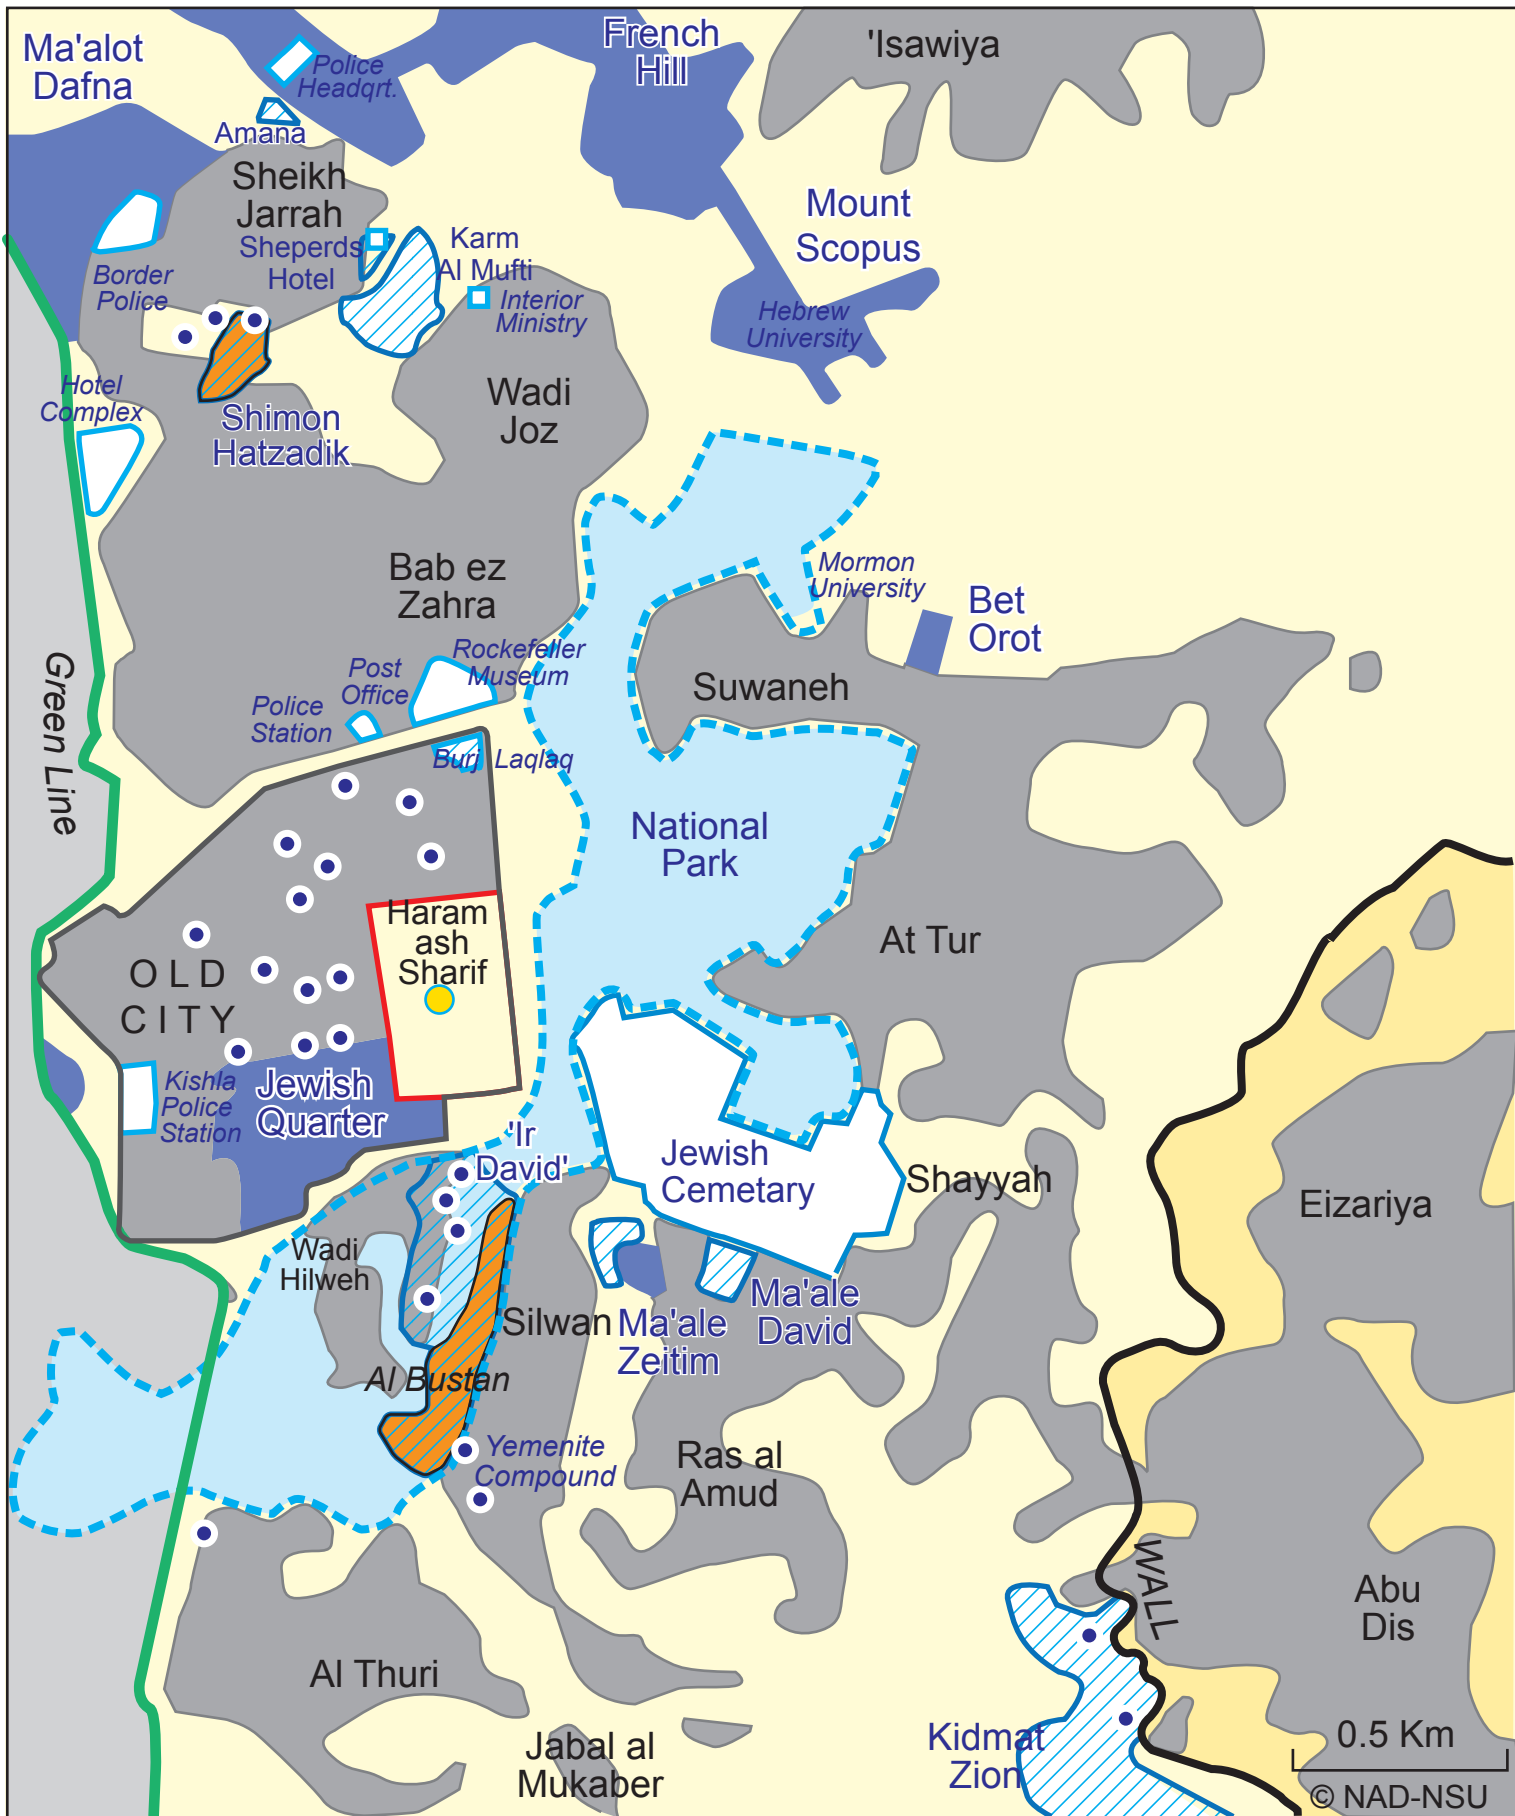

DISCRIMINATORY LAND USE IN OCCUPIED EAST JERUSALEM

JULY 2012

Ramallah

ISRAELI SETTLEMENT EXPANSION
 AROUND OCCUPIED OLD CITY IN EAST JERUSALEM
 JULY 2012

0.5 Km
 © NAD-NSU

- Israeli settlement / outposts
- Israeli defined national park area
- Israeli Wall
- Palestinian neighborhoods
- Threatened Palestinian neighborhoods
- Approved or Planned Israeli Settlement

Israeli Settlements in and Around Old City of Jerusalem

- 1967 Boundary "Green Line"
- Expanded Jewish Quarter
- Planned settlement area
- Settlement outposts
- Constructed Israeli tunnel
- Planned Israeli tunnel
- ★ Damaged buildings due to excavation

0 125 250m

Scale 1:7,000
© NAD-NSU