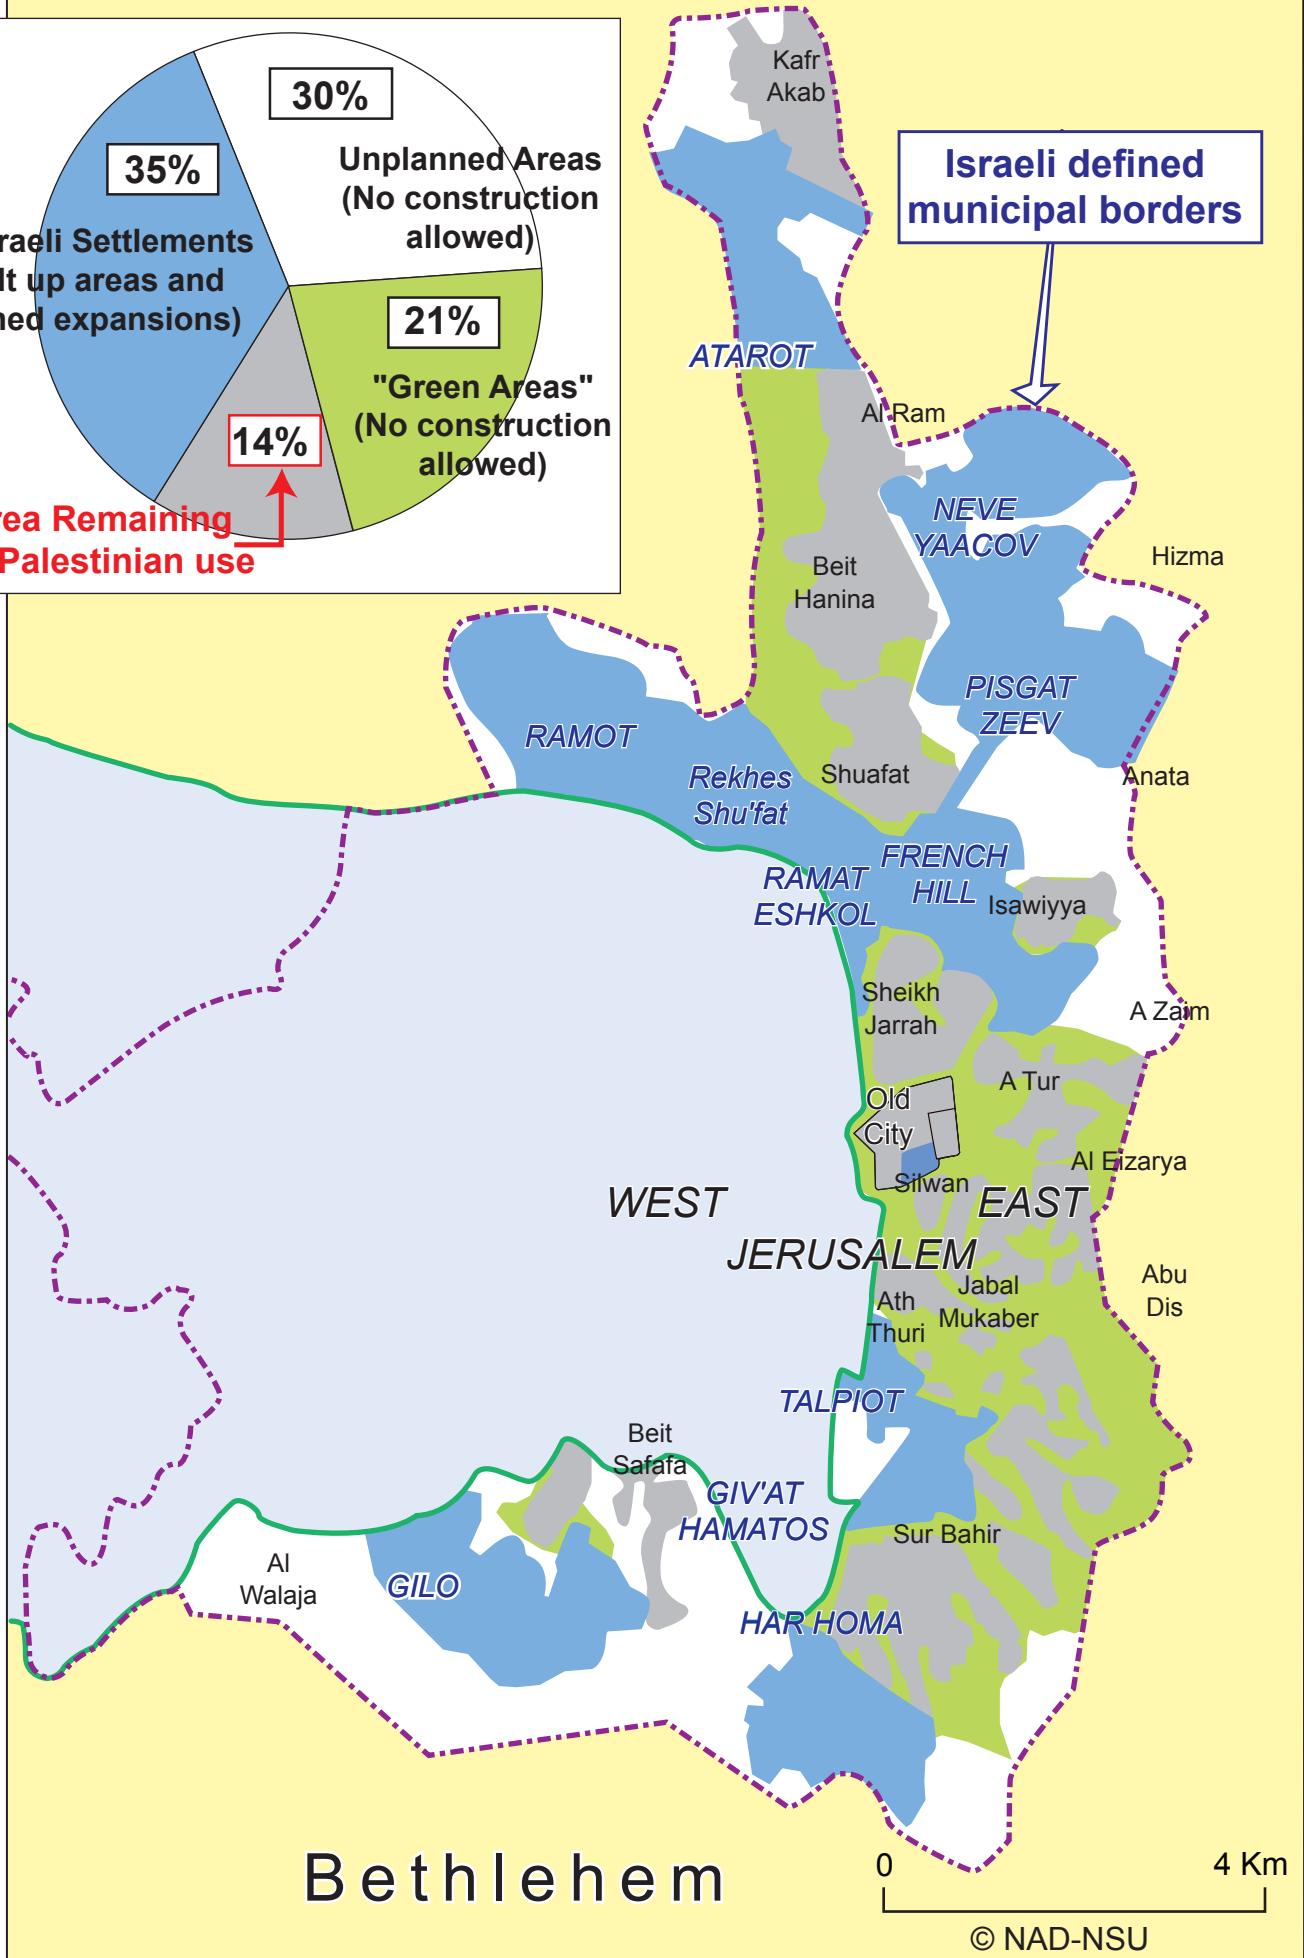

DISCRIMINATORY LAND USE IN OCCUPIED EAST JERUSALEM

JULY 2012

Ramallah

ISRAELI SETTLEMENT EXPANSION
 AROUND OCCUPIED OLD CITY IN EAST JERUSALEM
 JULY 2012

0.5 Km
 © NAD-NSU

- Israeli settlement / outposts
- Israeli defined national park area
- Israeli Wall
- Palestinian neighborhoods
- Threatened Palestinian neighborhoods
- Approved or Planned Israeli Settlement

Israeli Settlements in and Around Old City of Jerusalem

- 1967 Boundary "Green Line"
- Expanded Jewish Quarter
- Planned settlement area
- Settlement outposts
- Constructed Israeli tunnel
- Planned Israeli tunnel
- ★ Damaged buildings due to excavation

0 125 250m

Scale 1:7,000
© NAD-NSU