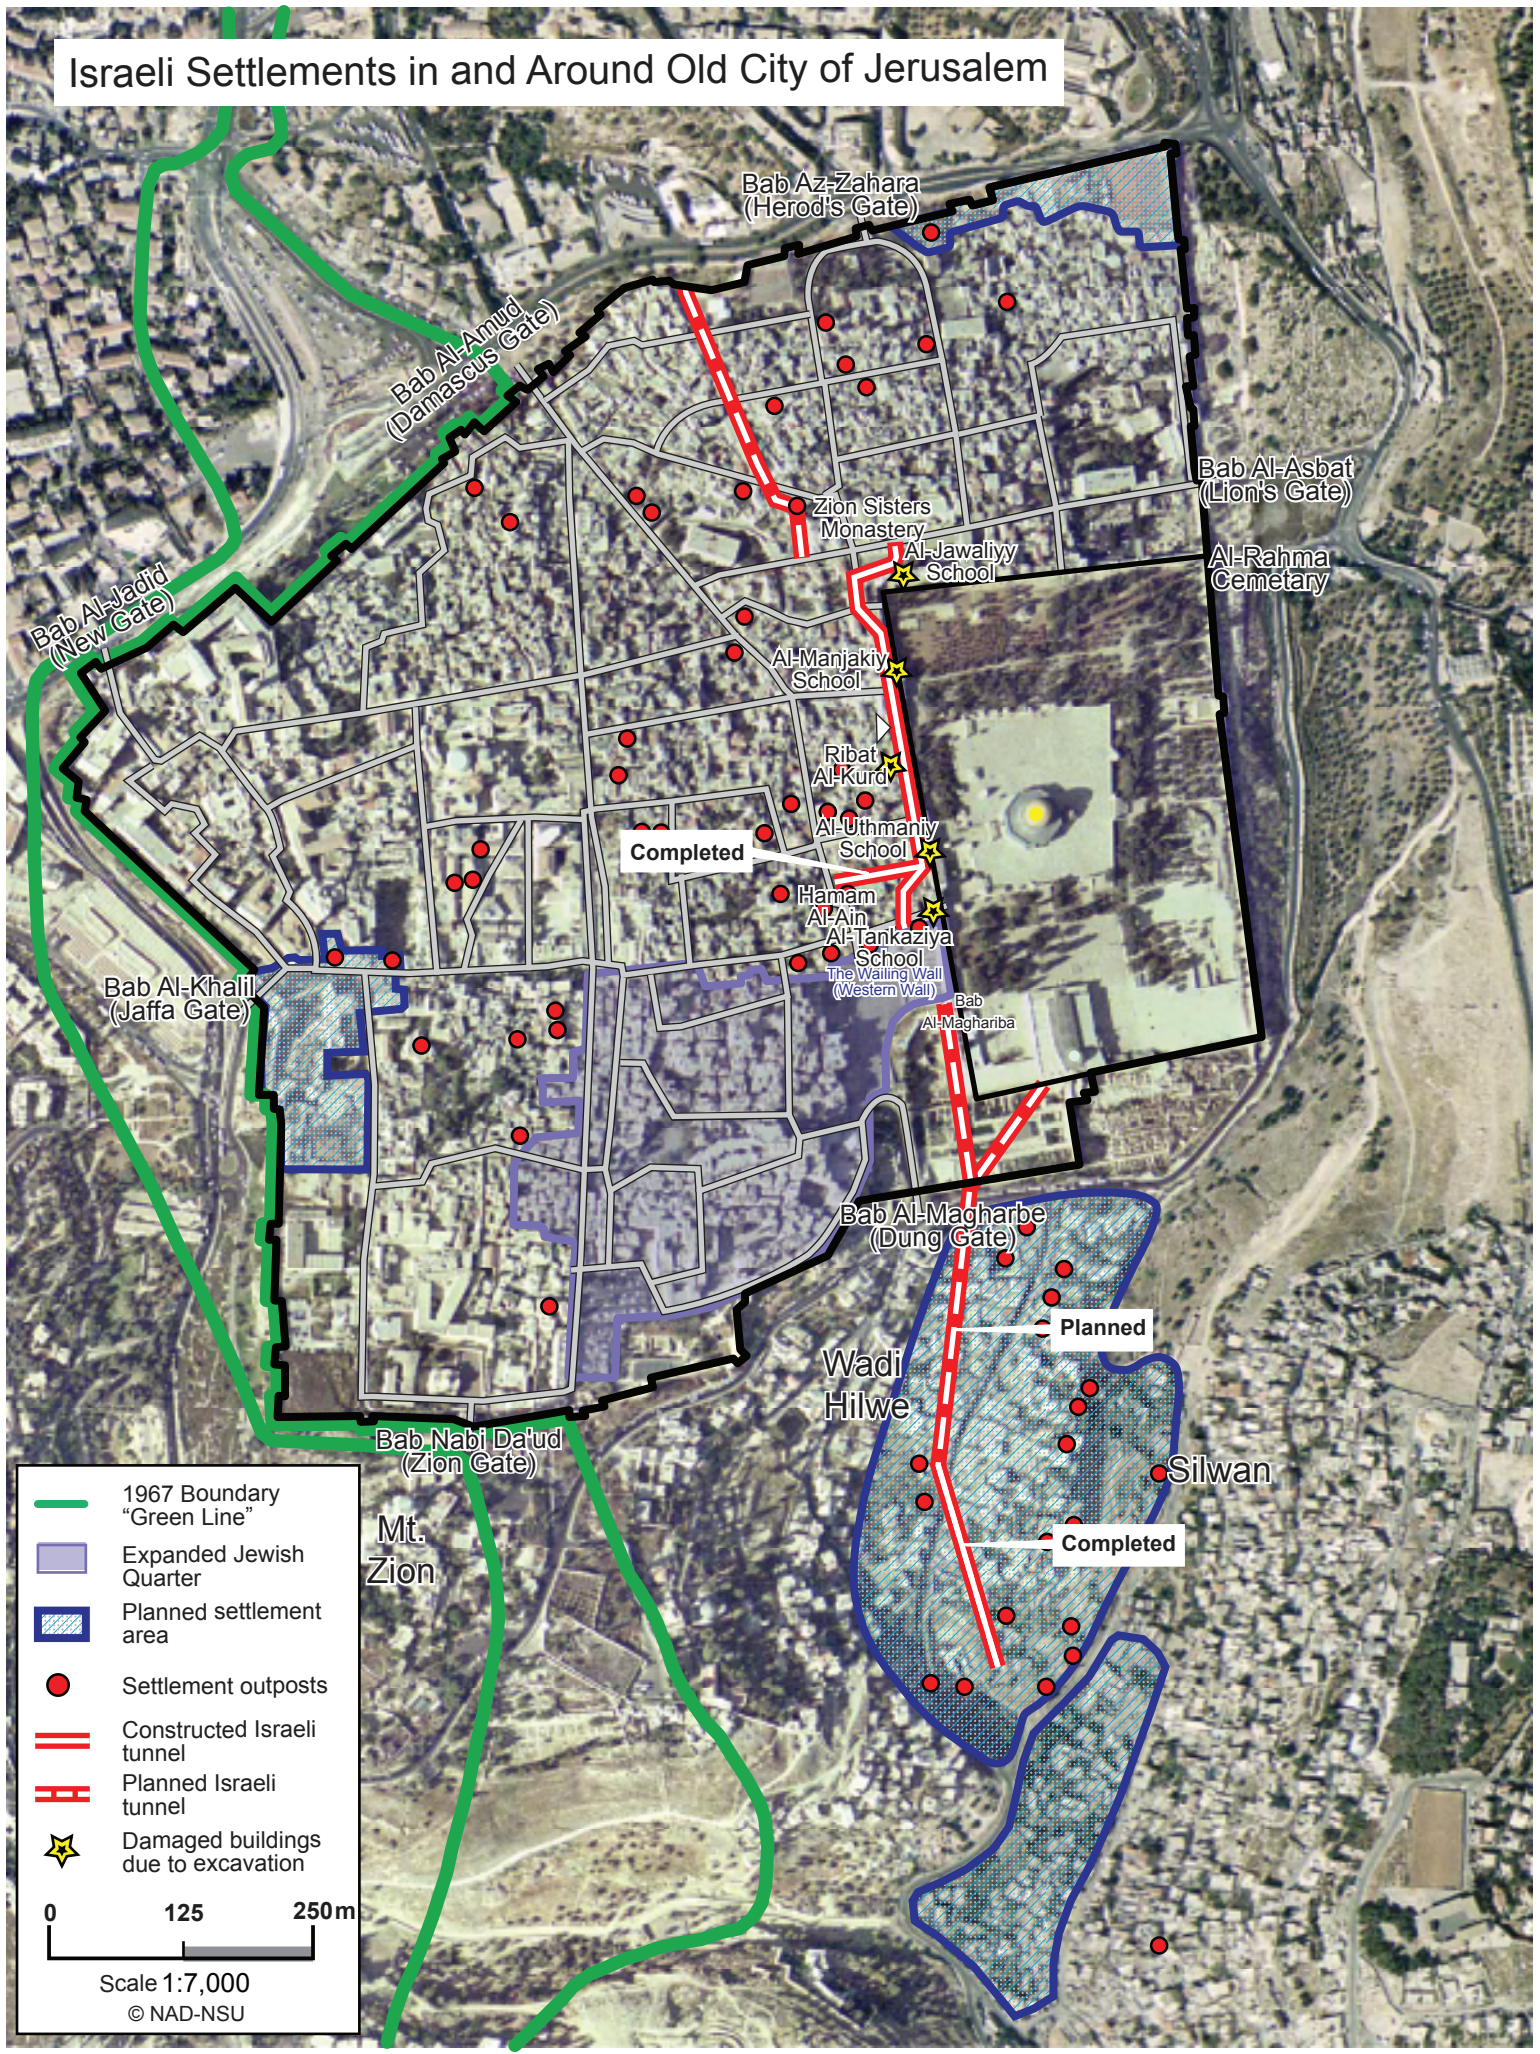

DISCRIMINATORY LAND USE IN OCCUPIED EAST JERUSALEM

JULY 2012

Ramallah

ISRAELI SETTLEMENT EXPANSION
 AROUND OCCUPIED OLD CITY IN EAST JERUSALEM
 JULY 2012

0.5 Km
 © NAD-NSU

- Israeli settlement / outposts
- Israeli defined national park area
- Israeli Wall
- Palestinian neighborhoods
- Threatened Palestinian neighborhoods
- Approved or Planned Israeli Settlement

Israeli Settlements in and Around Old City of Jerusalem

- 1967 Boundary "Green Line"
- Expanded Jewish Quarter
- Planned settlement area
- Settlement outposts
- Constructed Israeli tunnel
- Planned Israeli tunnel
- ★ Damaged buildings due to excavation

0 125 250m

Scale 1:7,000
© NAD-NSU