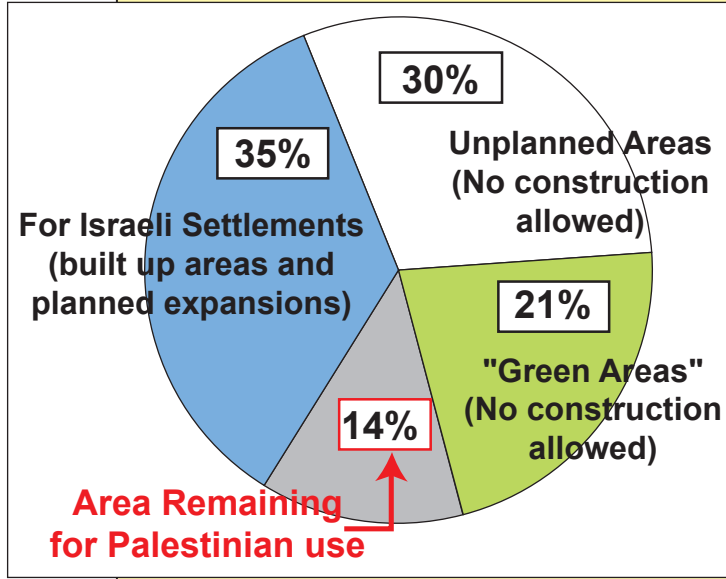

DISCRIMINATORY LAND USE IN OCCUPIED EAST JERUSALEM

JULY 2012

Ramallah

ISRAELI SETTLEMENT EXPANSION
 AROUND OCCUPIED OLD CITY IN EAST JERUSALEM
 JULY 2012

0.5 Km
 © NAD-NSU

- Israeli settlement / outposts
- Israeli defined national park area
- Israeli Wall
- Palestinian neighborhoods
- Threatened Palestinian neighborhoods
- Approved or Planned Israeli Settlement

Israeli Settlements in and Around Old City of Jerusalem

- 1967 Boundary "Green Line"
- Expanded Jewish Quarter
- Planned settlement area
- Settlement outposts
- Constructed Israeli tunnel
- Planned Israeli tunnel
- ★ Damaged buildings due to excavation