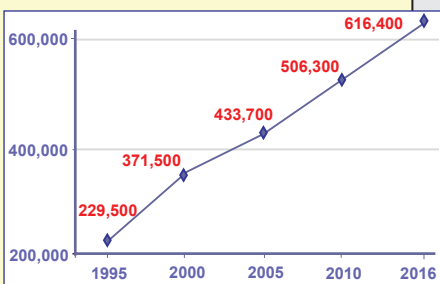

ISRAEL'S WALL & SETTLEMENTS (COLONIES)

Construction Starts in Israeli Settlements by Year

Palestinian Land Restricted by Israeli Settlements and the Wall

Settler Population Growth Tripled Since 1995

- 1967 Boundary ("Green Line")
- Palestinian territory under Israeli settlement control
- Territory remaining for Palestinians
- Israeli Wall**
- constructed or under construction (70%)
- approved or planned (30%)
- Local Palestinian road
- Israeli settler / bypass road
- Israeli settlement built-up areas (~ 1.3% - 616,400 settlers)
- ⊘ Israeli-controlled tunnel or
- ⊘ Israeli checkpoint underpass for Palestinians