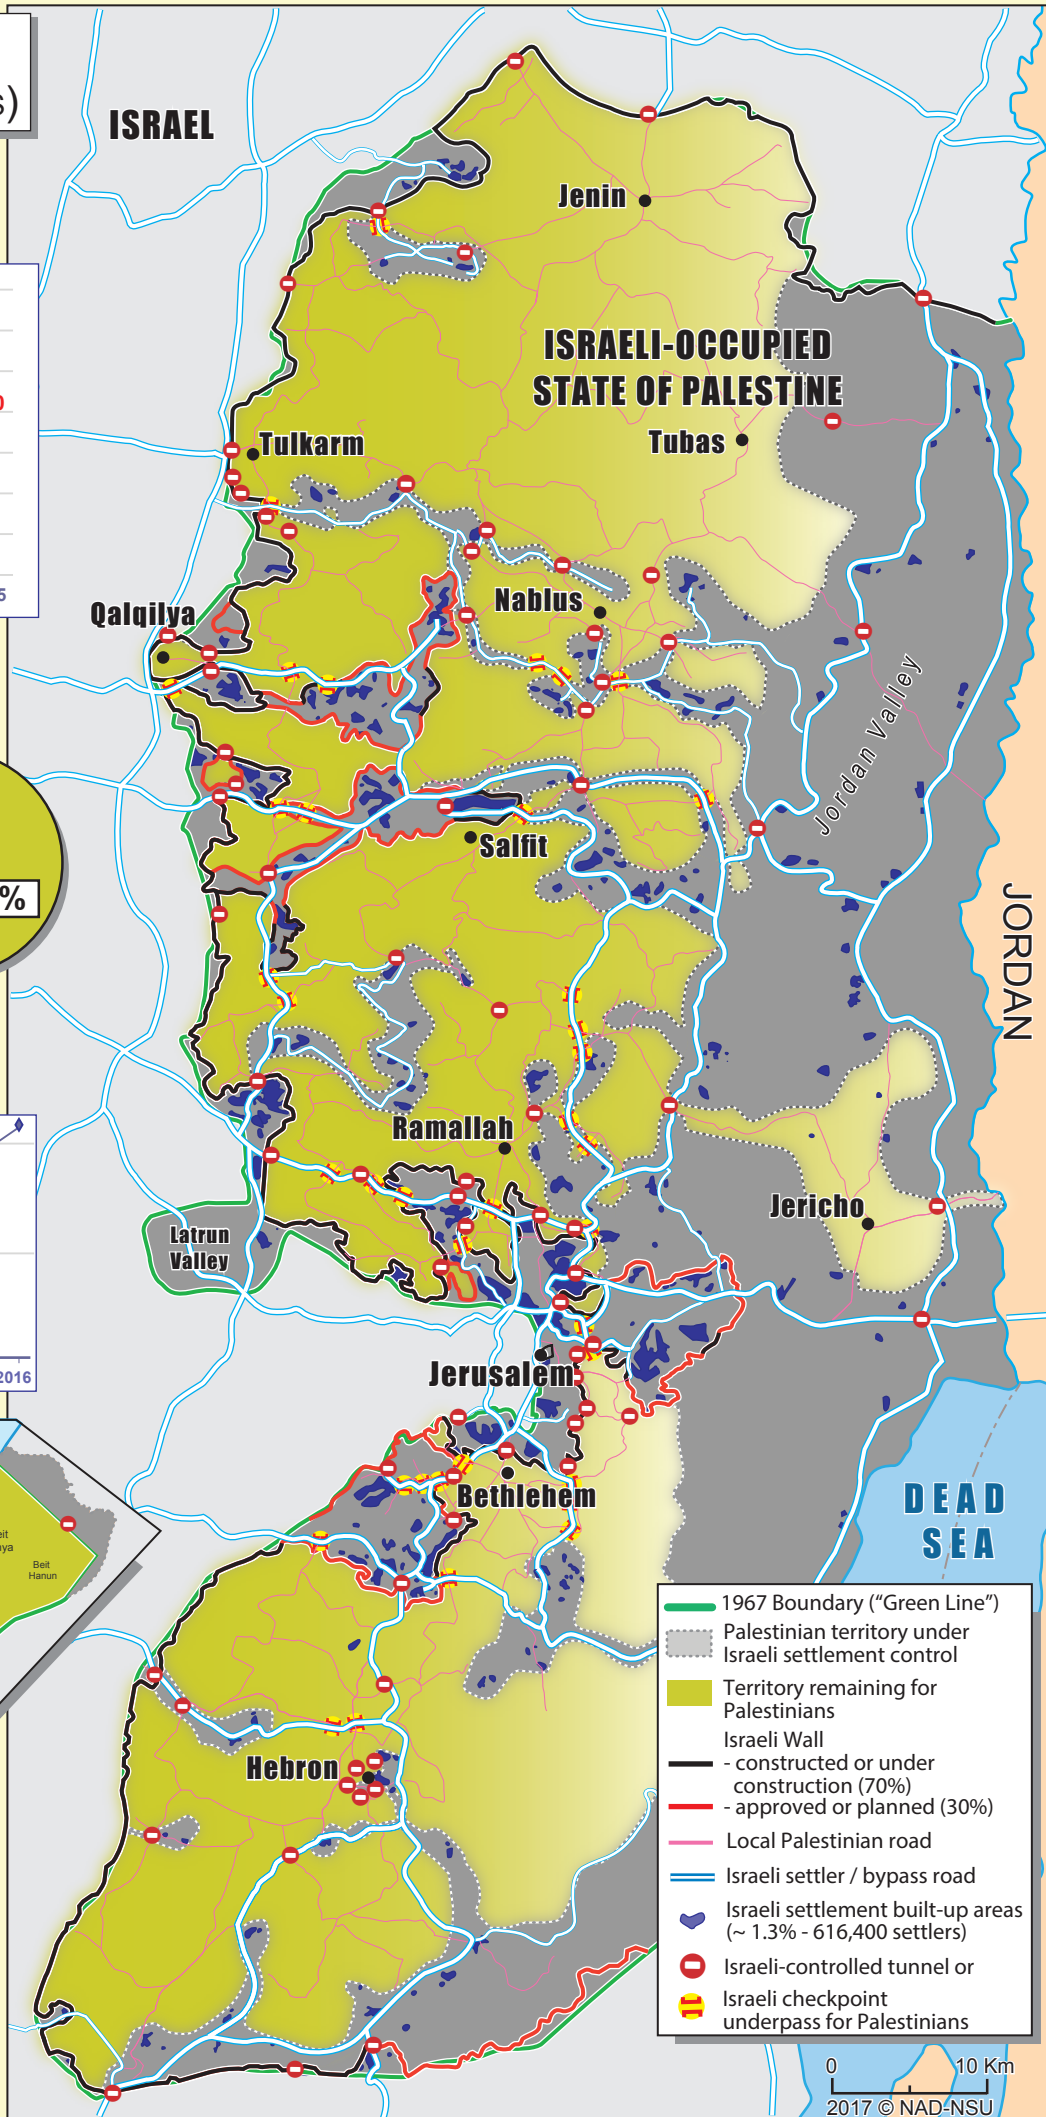

ISRAEL'S WALL & SETTLEMENTS (COLONIES)

Construction Starts in Israeli Settlements by Year

Palestinian Land Restricted by Israeli Settlements and the Wall

Settler Population Growth Tripled Since 1995

- 1967 Boundary ("Green Line")
- Palestinian territory under Israeli settlement control
- Territory remaining for Palestinians
- Israeli Wall**
- constructed or under construction (70%)
- approved or planned (30%)
- Local Palestinian road
- Israeli settler / bypass road
- Israeli settlement built-up areas (~ 1.3% - 616,400 settlers)
- ⊘ Israeli-controlled tunnel or
- ⊘ Israeli checkpoint underpass for Palestinians