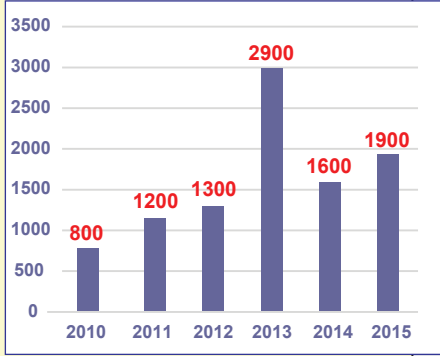

ISRAEL'S WALL & SETTLEMENTS (COLONIES)

Construction Starts in Israeli Settlements by Year

Palestinian Land Restricted by Israeli Settlements and the Wall

Settler Population Growth Tripled Since 1995

- 1967 Boundary ("Green Line")
- Palestinian territory under Israeli settlement control
- Territory remaining for Palestinians
- Israeli Wall**
- constructed or under construction (70%)
- approved or planned (30%)
- Local Palestinian road
- Israeli settler / bypass road
- Israeli settlement built-up areas (~ 1.3% - 616,400 settlers)
- ⊘ Israeli-controlled tunnel or
- ⊘ Israeli checkpoint underpass for Palestinians