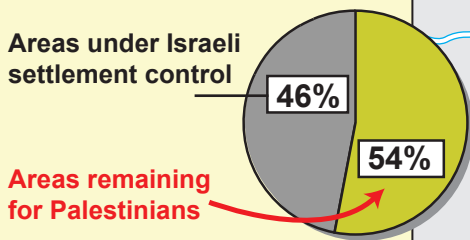

ISRAEL'S WALL & SETTLEMENTS (COLONIES)

Construction Starts in Israeli Settlements by Year

Palestinian Land Restricted by Israeli Settlements and the Wall

Settler Population Growth Tripled Since 1995

- 1967 Boundary ("Green Line")
- Palestinian territory under Israeli settlement control
- Territory remaining for Palestinians
- Israeli Wall**
- constructed or under construction (70%)
- approved or planned (30%)
- Local Palestinian road
- Israeli settler / bypass road
- Israeli settlement built-up areas (~ 1.3% - 616,400 settlers)
- ⊘ Israeli-controlled tunnel or
- ⊘ Israeli checkpoint underpass for Palestinians